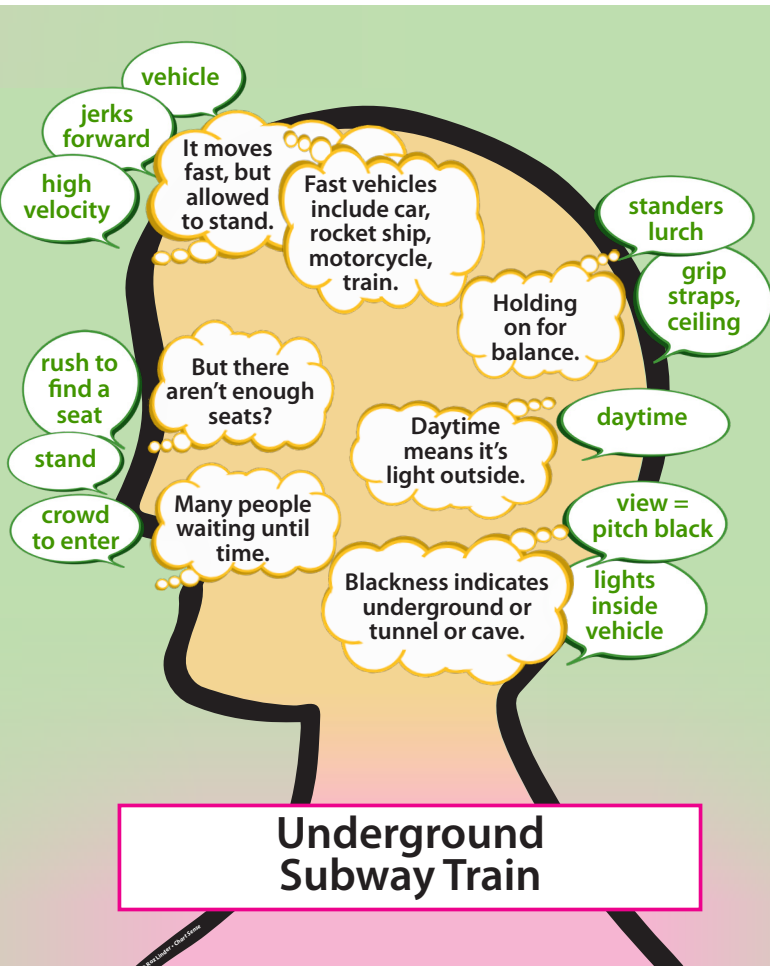

**ORIGINAL PASSAGE** | People crowd to enter the open door. They rush to find a seat. Many are left to stand when all the seats are taken. The vehicle jerks forward at a high velocity, causing the standers to lurch. They tighten their grips on the straps hanging from the ceiling. Although it's daytime, the view out the windows is pitch black. Only lights inside the vehicle keep it from being totally dark.

**PROMPT** | *Where does this scene take place?*

## BASIC CONSTRUCTED RESPONSE

PROVIDE INFERENCE, TEXT EVIDENCE, AND AN EXPLANATION.

This scene takes place in an underground subway train. The text states that the standers "lurch" and "tighten their grips" on the ceiling straps. The text also states that, despite it being "daytime," the people inside the vehicle see only "pitch black" out the windows. These details prove this is an underground subway train because it's a fast moving vehicle that travels in a dark tunnel.